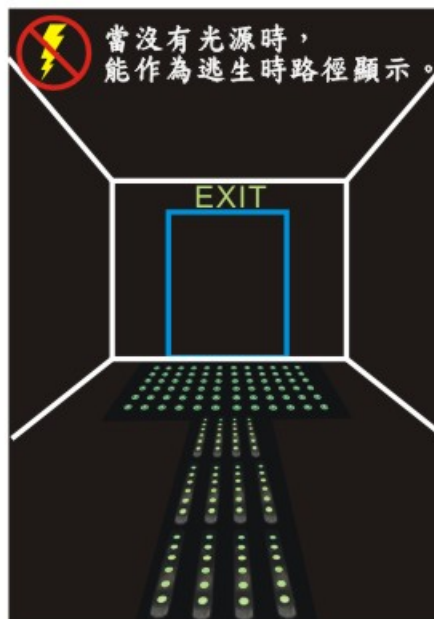

萬一遇上停電，雖然現在樓宇有裝設緊急照明系統，但安裝時往往因環境所限，造成部分地方或沒有足夠照明，大廈、商場或地鐵站均變成盲點重重、陷阱處處！如何能有效疏導人群呢？

Nowadays, modern buildings such as: shopping malls, subway systems or mega commercial building have back up lighting for people to evacuate in case power supply was suspended. But there are still full of blind spot that people may fall down or even get hurt.

而夜光導行裝置利用日光或有燈光時段吸收光源，當沒有光源時，便會發出夜光色彩，使人們能清楚望見逃生道路。

Sunway Glow Cap Tactile System itself absorb light source and it will glow in dark environment for around an hour. Sunway Glow Cap Tactile System provide extra light source for people to evacuate when emergency happen.

◎夜光導行裝置
產品圖片

In normal situation, Sunway Glow Cap Tactile System can be the tactile guide for visually impairer.

Sunway Glow Cap Tactile System provide extra light source when there're without light source.