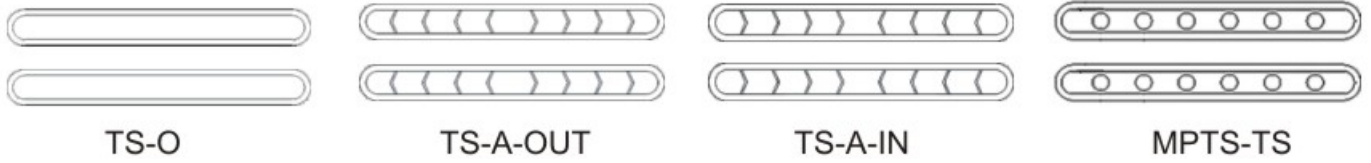

不锈钢导行装置

不锈钢导行装置 [Tactile Strip]

Stainless Steel Tactile System [Tactile Strip]

Tactile Strip :

型号: Tactile Strip (TS)

TS-O                       TS-A-OUT                       TS-A-IN

型号: MPTS Strip (MPTS-TS)